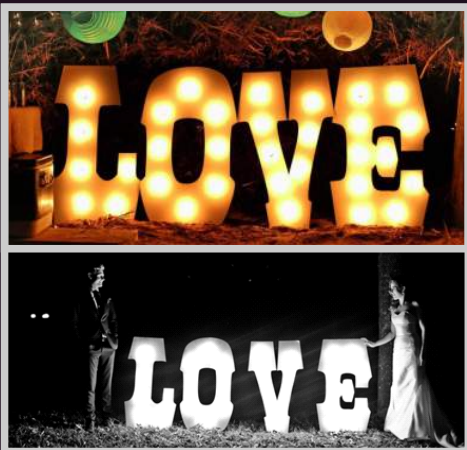

Globe Light Letters

*Approximately 1m high x 0,5m wide
Each letter has its own lead and plug:*

Globe Light - LOVE Sign	R750.00
Globe Light - BAR Sign	R700.00
Globe Light - Individual Letters	R300.00
Globe Light - Initials (e.g. E&A)	R700.00